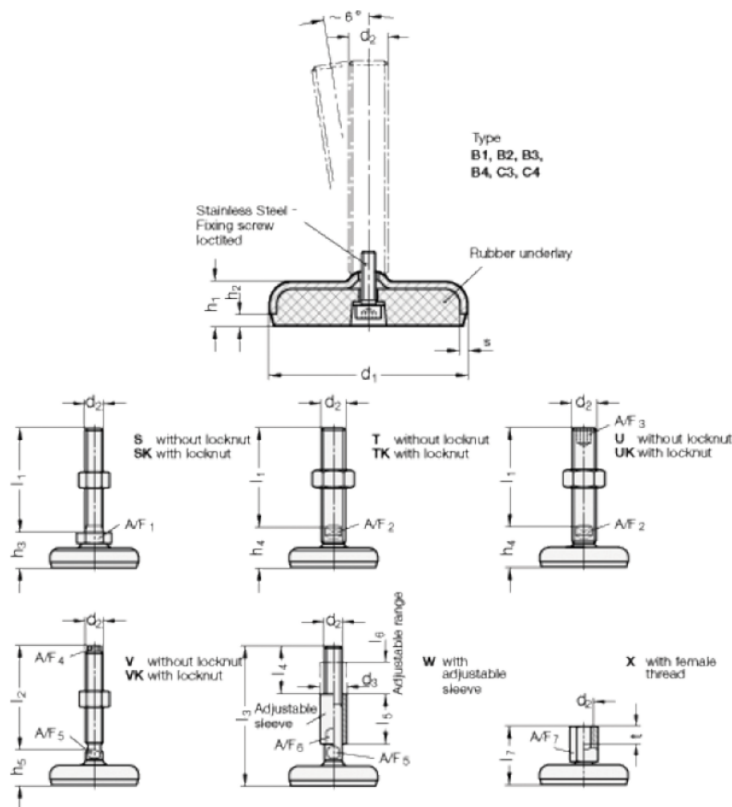

Article number: 203150M16100B1UK

Description: E+G levelling foot  
GN 31-50-M16-100-B1-UK

Note: UK With nut, Hexagon socket at the top, Wrench flat at the bottom

## Measures

A/F2	= 12	s = 3
A/F3	= 8	
d1	= 50	
d2	= 16	
h1	= 16	
h2	= 3.5	
h4 +4.0/0	= 29	
l1	= 100	